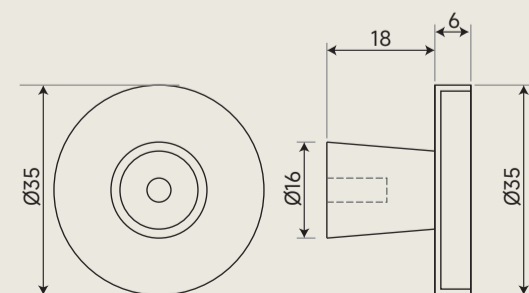

Type	Cabinet Knob
Dimensions	Ø 35mm × H 24mm
Material	Solid Brass
Fixing	M4 threaded stud
Finishes	Brushed Gold | Antique Bronze | Matte Black