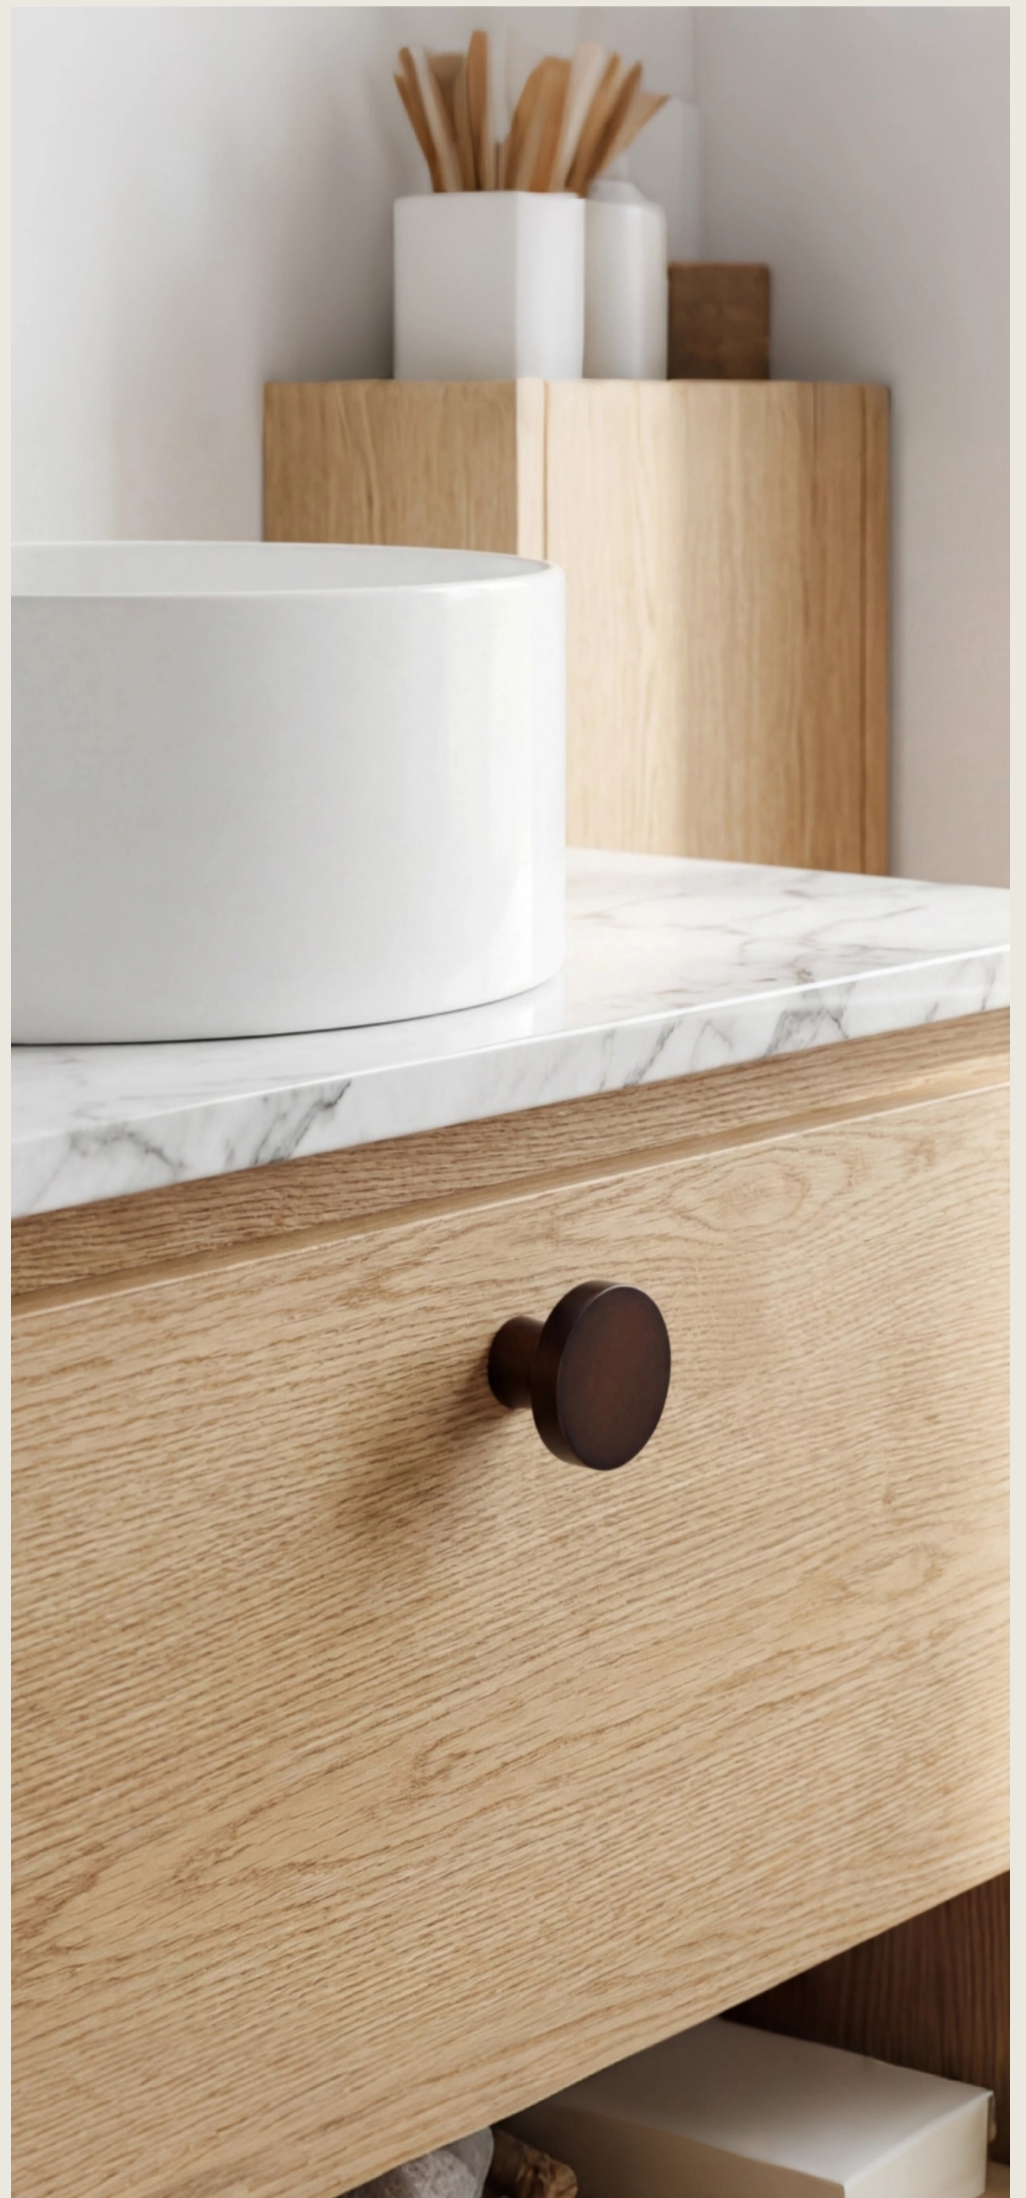

Warranty

5-year finish warranty · Lifetime structural warranty

KN01 | Knob Series

Volta

Small in scale. Loaded with tension.

The Volta knob channels sculptural restraint into a single confident form. Its rounded crown and tapered neck create a subtle visual tension – compact, yet commanding presence. At home on cabinetry from the kitchen to the bedroom.