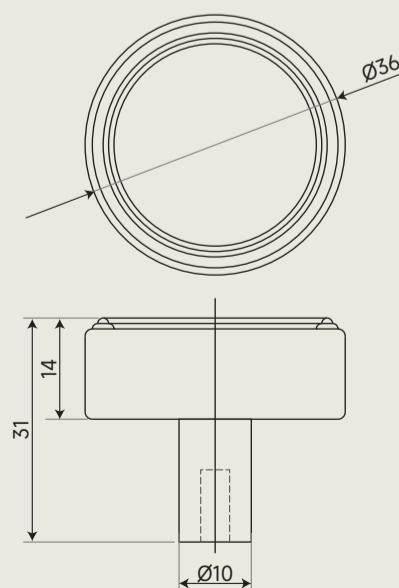

Type	Cabinet Knob
Dimensions	Ø 36mm × H 31mm
Material	Solid Brass
Fixing	M4 threaded stud · standard thread length
Finishes	Brushed Gold | Antique Bronze | Matte Black