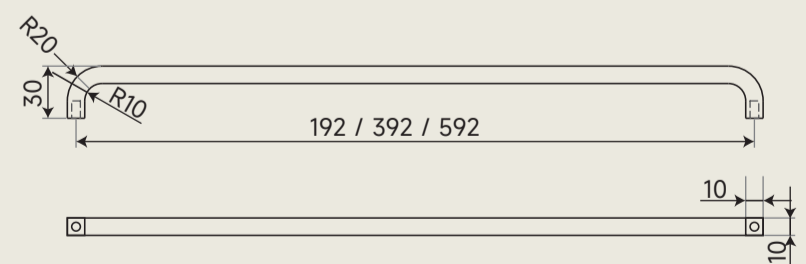

Type	Cabinet Pull Handle · Adjustable Mount
Section	Ø 12mm round rod
PL03 250mm	Centre-to-centre 192mm · Overall 250mm
PL03M 350mm	Centre-to-centre 288mm · Overall 350mm
PL03L 500mm	Centre-to-centre 450mm · Overall 500mm
Material	Solid Brass
Fixing	M4 bolt-through · standard depth · fixings included
Finishes	Brushed Gold Antique Bronze Matte Black

PL04 | Pull Series

Rivo

Square section. Sharp resolve.

Where most handles are round in section, Rivo is square – a decision that changes everything. Its flat faces catch light differently. Its edges read with precision. Its presence on a door is deliberate and architectural.

Available in three lengths. The 200mm format suits cabinetry drawers; the 400mm and 600mm variants are designed for full-height joinery and integrated door applications.

Type	Cabinet Pull Handle · Square Section
Section	8.5mm × 10.5mm square rod
PL04 200mm	Centre-to-centre 192mm · Overall 200mm
PL04M 400mm	Centre-to-centre 392mm · Overall 400mm
PL04L 600mm	Centre-to-centre 592mm · Overall 600mm
Material	Solid Brass
Fixing	M4/M5 bolt-through · fixings included
Finishes	Brushed Gold Antique Bronze Matte Black