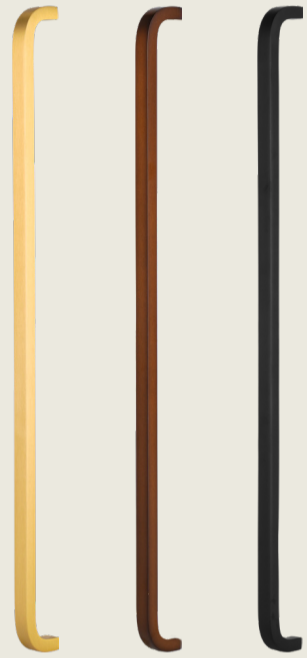

PL02 | Pull Series

Kova

Linear. Textured. Substantial.

Kova presents a straight, textured bar – its knurled surface offering grip and visual depth in equal measure. Where smooth handles recede, Kova steps forward. Honest material, honest form.

PL03 | Pull Series

Leva

Flexible by design.

Leva is built around adaptability. Its adjustable mounting system accommodates varying door thicknesses and configurations, making it the specifier's choice for projects where flexibility is non-negotiable. Available in three lengths to suit every application.

Type	Cabinet Pull Handle · Adjustable Mount
Section	Ø 12mm round rod
PL03 250mm	Centre-to-centre 192mm · Overall 250mm
PL03M 350mm	Centre-to-centre 288mm · Overall 350mm
PL03L 500mm	Centre-to-centre 450mm · Overall 500mm
Material	Solid Brass
Fixing	M4 bolt-through · standard depth · fixings included
Finishes	Brushed Gold Antique Bronze Matte Black

PL04 | Pull Series

Rivo

Square section. Sharp resolve.

Where most handles are round in section, Rivo is square – a decision that changes everything. Its flat faces catch light differently. Its edges read with precision. Its presence on a door is deliberate and architectural.