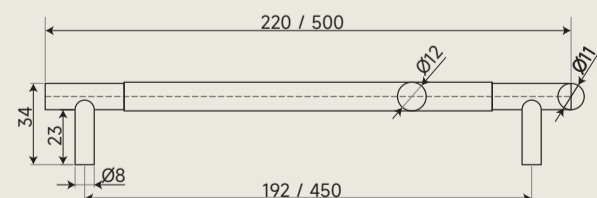

Type	Cabinet Pull Handle
Section	Ø 12mm round rod
PL02 Standard	Centre-to-centre 192mm · Overall 220mm
PL02L Long	Centre-to-centre 450mm · Overall 500mm
Material	Solid Brass
Fixing	M4 bolt-through · fixings included
Finishes	Brushed Gold Antique Bronze Matte Black