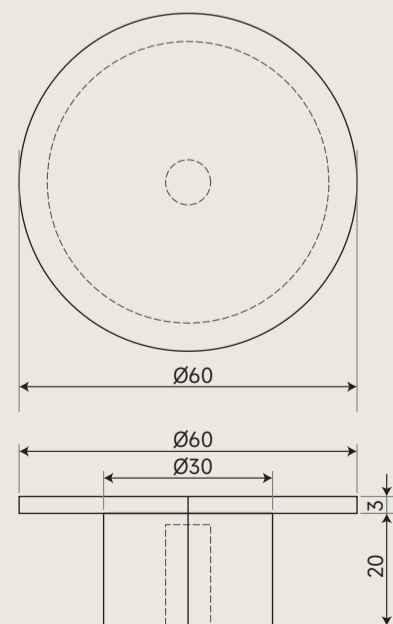

Type	Cabinet Knob
Dimensions	Ø 35mm × H 24mm
Material	Solid Brass
Fixing	M4 threaded stud
Finishes	Brushed Gold Antique Bronze Matte Black

KN02 | Knob Series

Calla

Wide as a bloom. Quiet as stone.

Calla takes its name from the calla lily – broad, graceful, effortlessly composed. Its generous diameter and low-profile form make it ideal for drawers and cabinetry where understated elegance takes priority.

Type	Cabinet Knob
Dimensions	Ø 60mm × H 23mm
Material	Solid Brass
Fixing	M4 threaded stud
Finishes	Brushed Gold Antique Bronze Matte Black

KN03 | Knob Series

Demi

Geometry with character.

Demi presents a signature double-disc silhouette – two stacked circular forms that create depth, shadow, and a quietly sculptural quality. Where most knobs resolve into a single shape, Demi asks for a second look.

A considered choice for interiors that value detail as much as restraint. Also available in a smaller profile: Demi S (KN03S · Ø 25mm × H 30mm).

Type	Cabinet Knob
Dimensions	Ø 38mm × H 30mm
Also available	Demi S · KN03S · Ø 25mm × H 30mm
Material	Solid Brass
Fixing	M4 threaded stud
Finishes	Brushed Gold Antique Bronze Matte Black