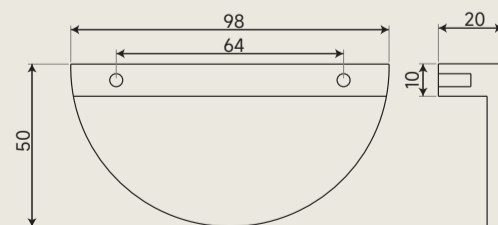

Available in three lengths. The 200mm format suits cabinetry drawers; the 400mm and 600mm variants are designed for full-height joinery and integrated door applications.

Type	Cabinet Pull Handle · Square Section
Section	8.5mm × 10.5mm square rod
PL04 200mm	Centre-to-centre 192mm · Overall 200mm
PL04M 400mm	Centre-to-centre 392mm · Overall 400mm
PL04L 600mm	Centre-to-centre 592mm · Overall 600mm
Material	Solid Brass
Fixing	M4/M5 bolt-through · fixings included
Finishes	Brushed Gold Antique Bronze Matte Black

PL05 | Pull Series

Maren

Half arc. Full presence.

Maren takes its form from the bay — a broad, gentle semicircle that sits flush to the surface and invites the hand naturally. Its low profile belies its visual weight. A statement pull for larger cabinetry, appliances, and furniture.

Type	Cabinet Pull Handle · D Profile
Dimensions	H 20mm × D 50mm × Centre-to-centre 64mm · Overall 98mm
Material	Solid Brass
Fixing	M4 bolt-through · fixings included
Finishes	Brushed Gold Antique Bronze Matte Black