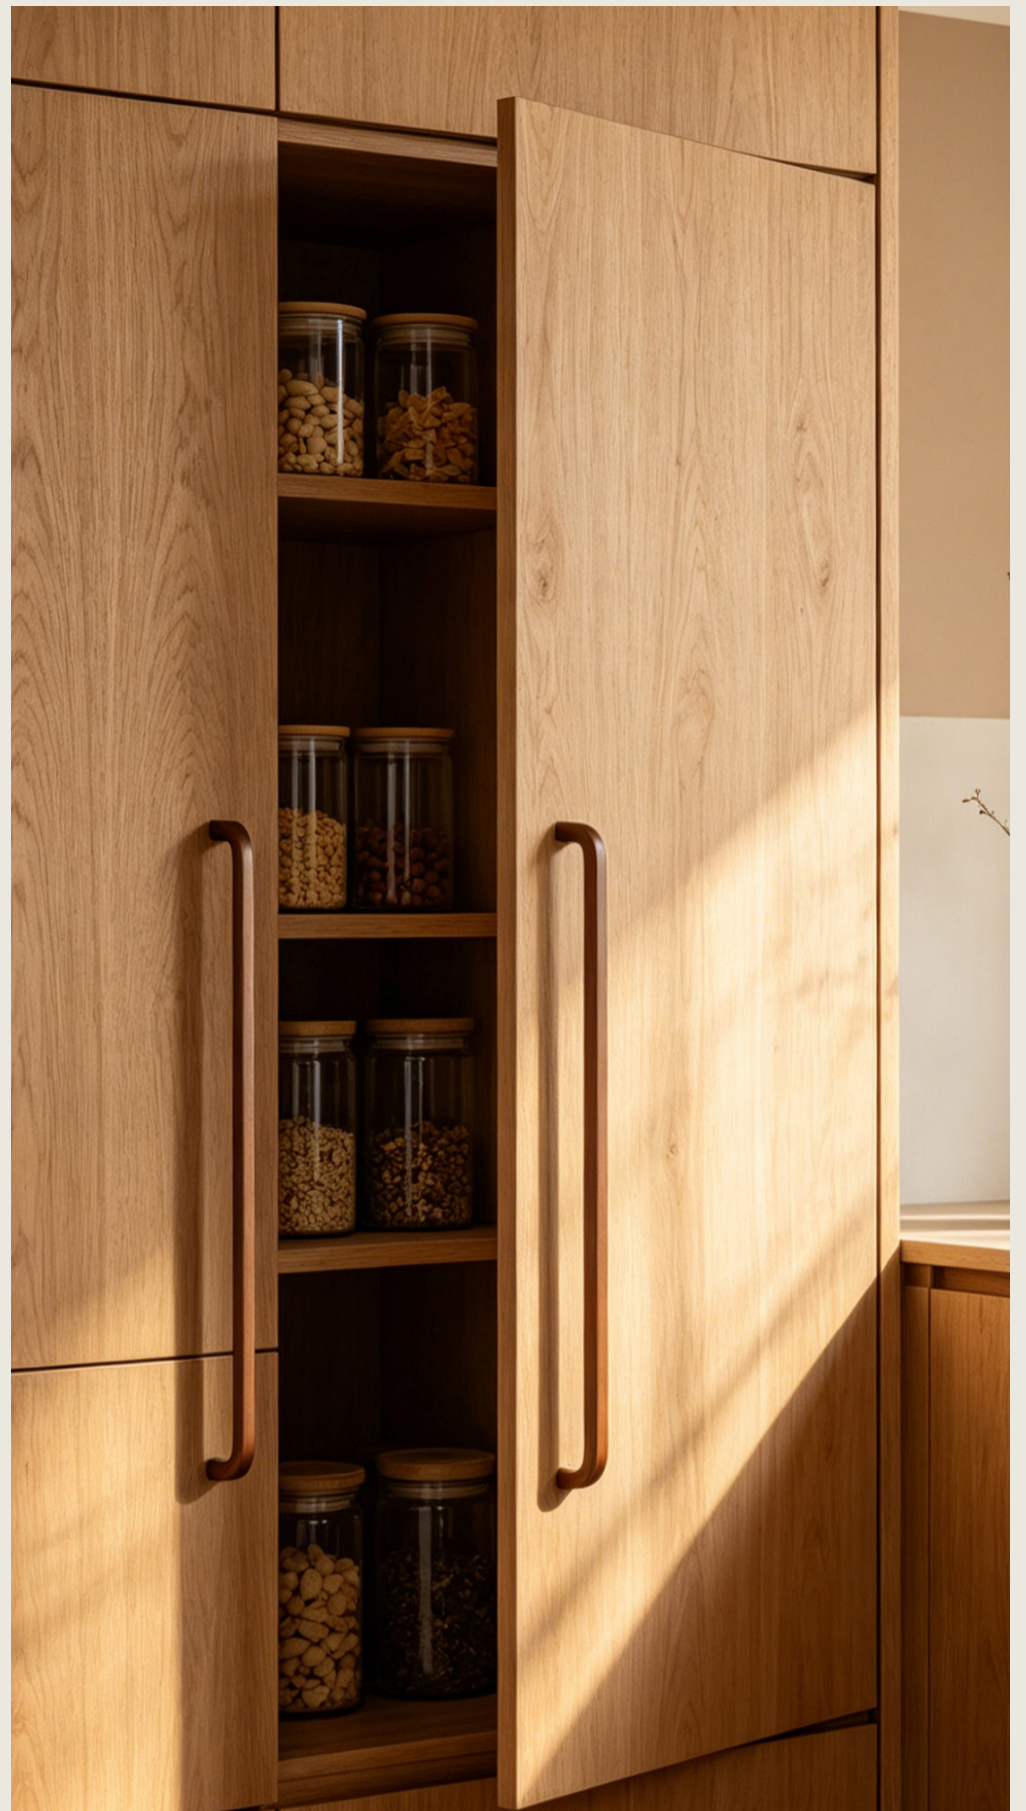

Where most handles are round in section, Rivo is square – a decision that changes everything. Its flat faces catch light differently. Its edges read with precision. Its presence on a door is deliberate and architectural.

Available in three lengths. The 200mm format suits cabinetry drawers; the 400mm and 600mm variants are designed for full-height joinery and integrated door applications.