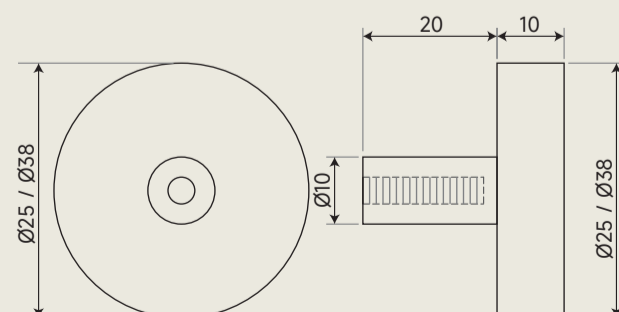

Type	Cabinet Knob
Dimensions	Ø 60mm × H 23mm
Material	Solid Brass
Fixing	M4 threaded stud
Finishes	Brushed Gold Antique Bronze Matte Black

KN03 | Knob Series

Demi

Geometry with character.

Demi presents a signature double-disc silhouette – two stacked circular forms that create depth, shadow, and a quietly sculptural quality. Where most knobs resolve into a single shape, Demi asks for a second look.

A considered choice for interiors that value detail as much as restraint. Also available in a smaller profile: Demi S (KN03S · Ø 25mm × H 30mm).

Type	Cabinet Knob
Dimensions	Ø 38mm × H 30mm
Also available	Demi S · KN03S · Ø 25mm × H 30mm
Material	Solid Brass
Fixing	M4 threaded stud
Finishes	Brushed Gold Antique Bronze Matte Black