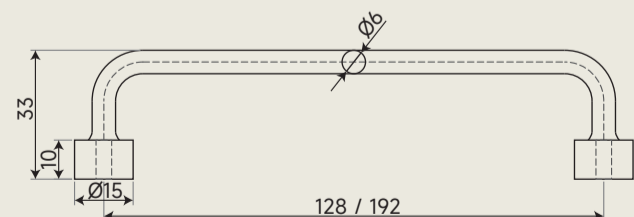

Type	Cabinet Pull Handle
Section	Ø 16mm round rod
PL01 Standard	Centre-to-centre 128mm · Overall 143mm
PL01L Long	Centre-to-centre 192mm · Overall 207mm
Material	Solid Brass
Fixing	M4 bolt-through · fixings included
Finishes	Brushed Gold Antique Bronze Matte Black