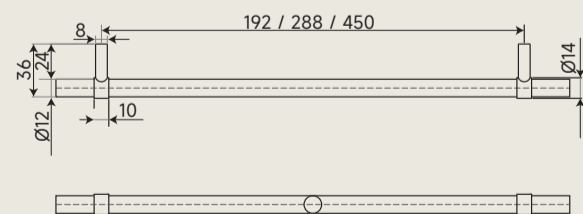

Type	Cabinet Pull Handle · Adjustable Mount
Section	Ø 12mm round rod
PL03 250mm	Centre-to-centre 192mm · Overall 250mm
PL03M 350mm	Centre-to-centre 288mm · Overall 350mm
PL03L 500mm	Centre-to-centre 450mm · Overall 500mm
Material	Solid Brass
Fixing	M4 bolt-through · standard depth · fixings included
Finishes	Brushed Gold Antique Bronze Matte Black