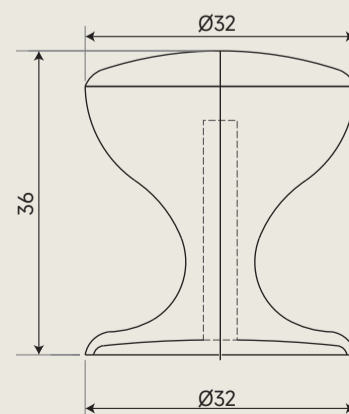

A considered choice for interiors that value detail as much as restraint. Also available in a smaller profile: Demi S (KN03S · Ø 25mm × H 30mm).

Type	Cabinet Knob
Dimensions	Ø 38mm × H 30mm
Also available	Demi S · KN03S · Ø 25mm × H 30mm
Material	Solid Brass
Fixing	M4 threaded stud
Finishes	Brushed Gold Antique Bronze Matte Black

Type	Cabinet Knob
Dimensions	Ø 35mm × H 30mm
Material	Solid Brass
Fixing	M4 threaded stud · standard thread length
Finishes	Brushed Gold Antique Bronze Matte Black

KN05 | Knob Series

Arlo

Cylinder. Full. Deliberate.

Type	Cabinet Knob
Dimensions	Ø 32mm × H 36mm
Material	Solid Brass
Fixing	M4 threaded stud · standard thread length
Finishes	Brushed Gold Antique Bronze Matte Black

KN06 | Knob Series

Palo

Grounded. Disc-like. Enduring.