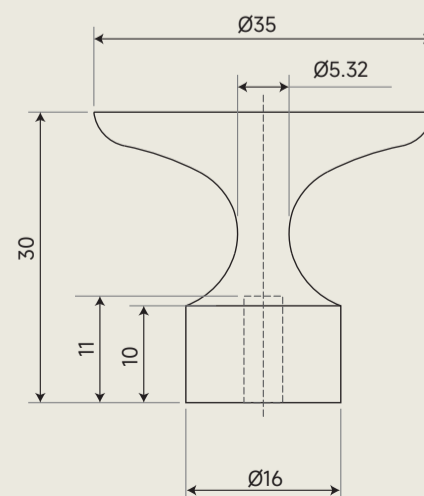

Type	Cabinet Knob
Dimensions	Ø 35mm × H 30mm
Material	Solid Brass
Fixing	M4 threaded stud · standard thread length
Finishes	Brushed Gold | Antique Bronze | Matte Black